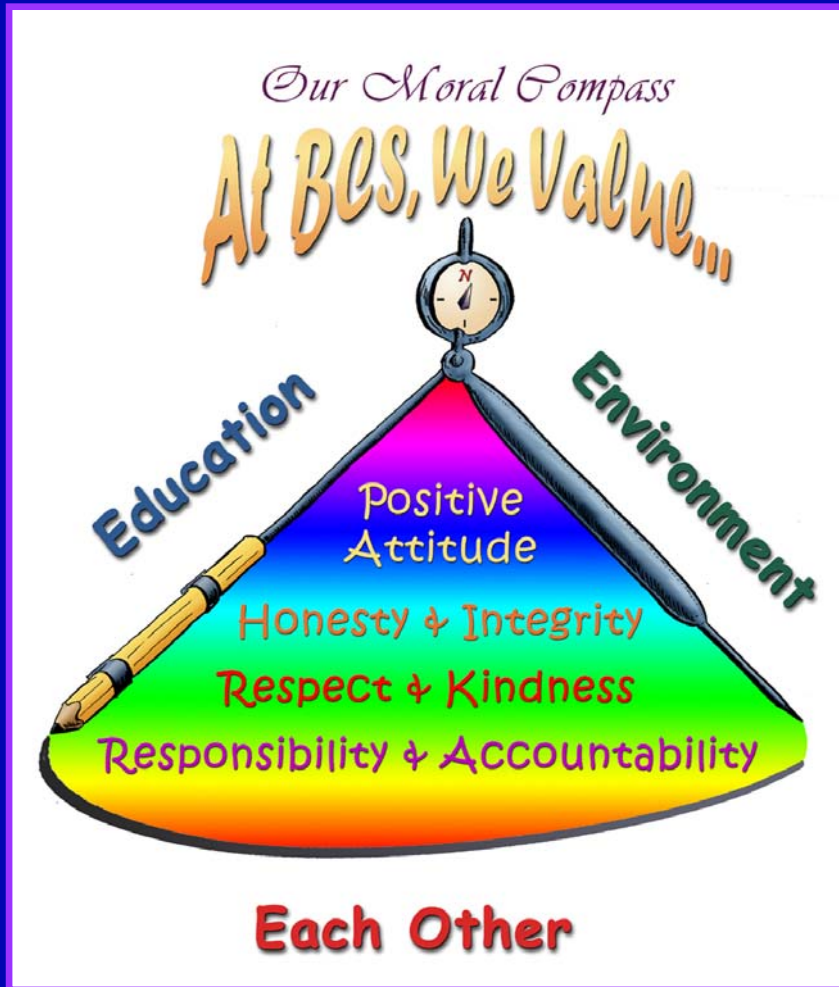

BCS Touchstone

This BCS Touchstone represents the following:

At BCS, Our Moral Compass is a tool used to provide moral direction.

Our 3 E's are the Values by which we live at BCS.

The words in the middle are the action steps to accomplish our 3 E's.

The compass is set to a right angle to represent doing the right thing.

BCS is a Science/Technology School, and a compass is a tool.

A compass is an "old-fashioned" tool. Our Moral Compass shows timeless values.